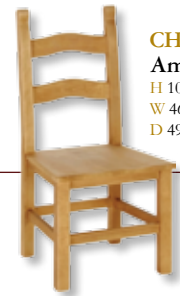

CH06 Beech Breton Chair

H 1000mm (39½");
W 465mm (18½");
D 490mm (19¼")

CH05 Beech Amish Chair

H 1075mm (42½");
W 465mm (18½");
D 490mm (19¼")

All drawers have dovetailed joints, with tongue and grooved bases. Also our carcasses feature tongue and grooved backs

All measurements approximate, we reserve the right to alter specification